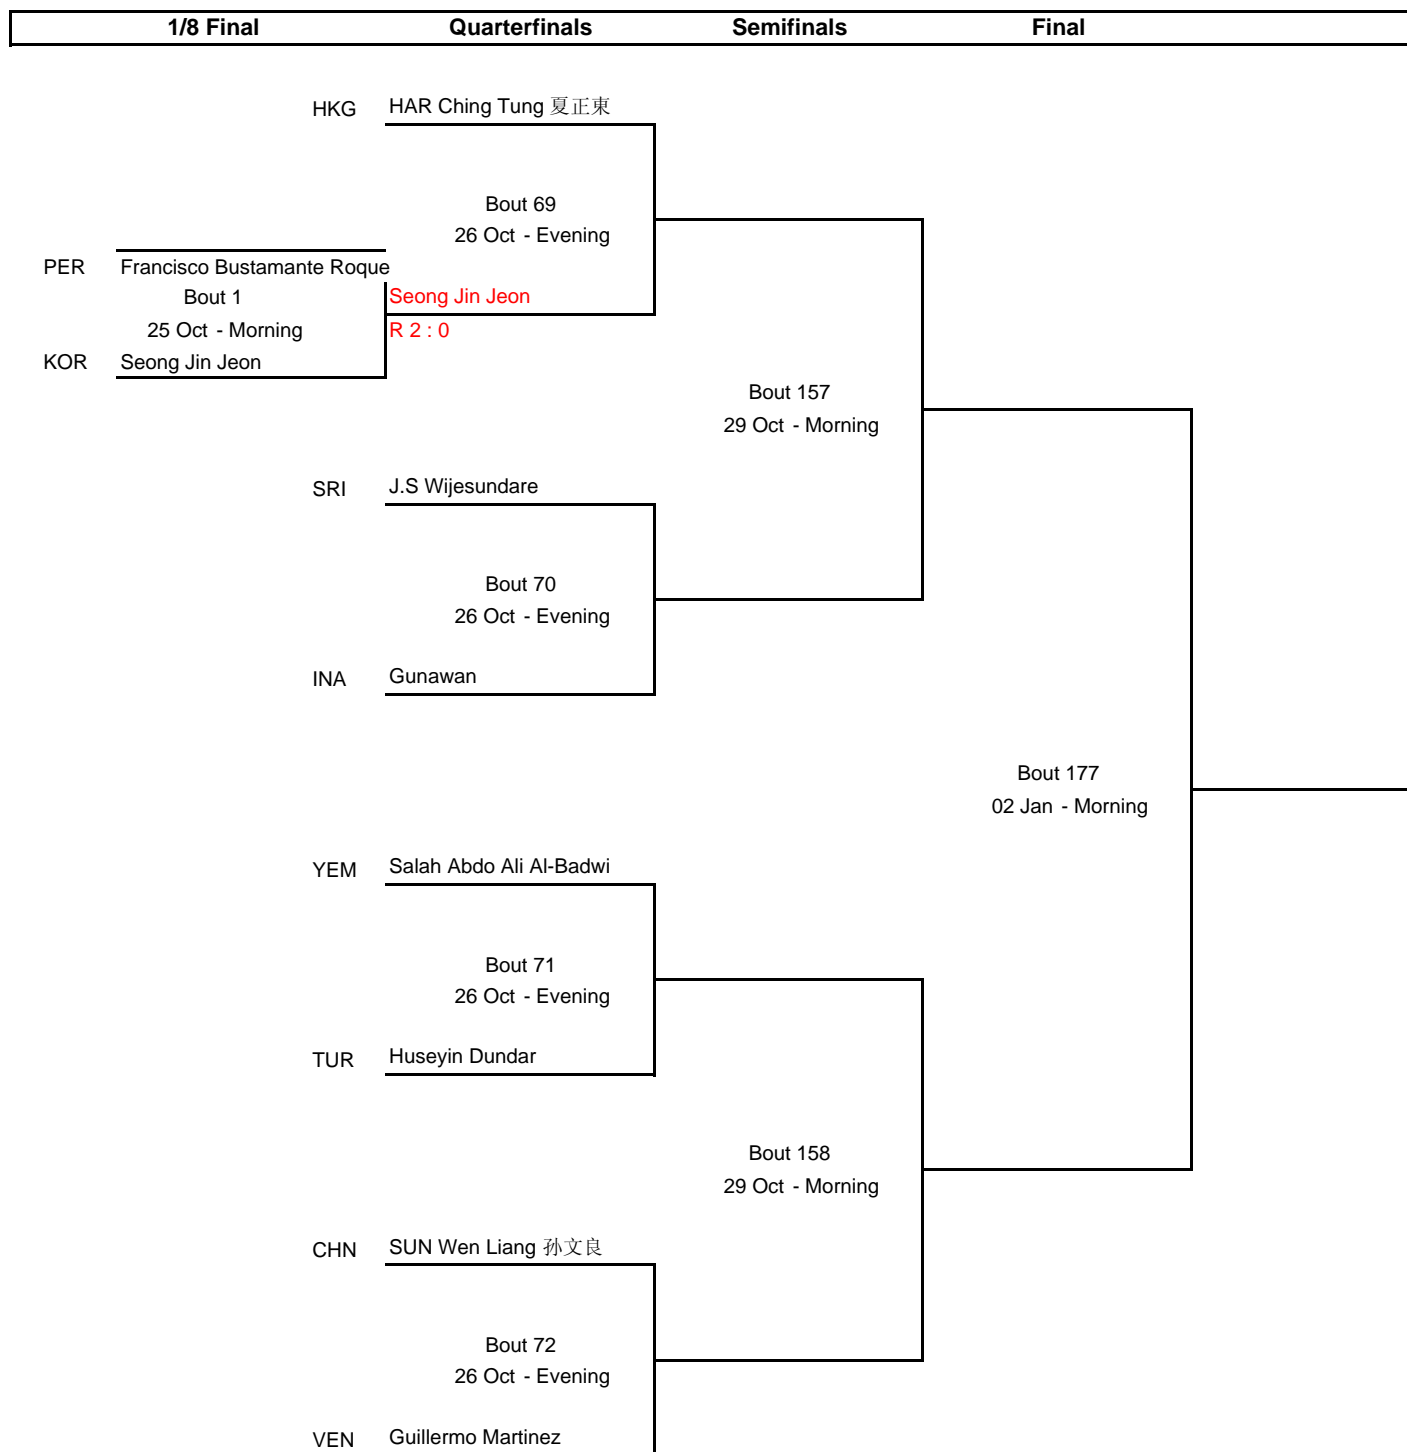

# The 10th World Wushu Championships

## Men's 52KG

### DRAW SHEET

轮次表

#### Legend

R: Round TV: Technical victory KO: Knock-out FC: Forcible counting DI: Default-injury VOF: Victory-opponent's foul  
 FI: Feign to be injured WN: Determined by warnings A: Determined by admonitions AR = Added round