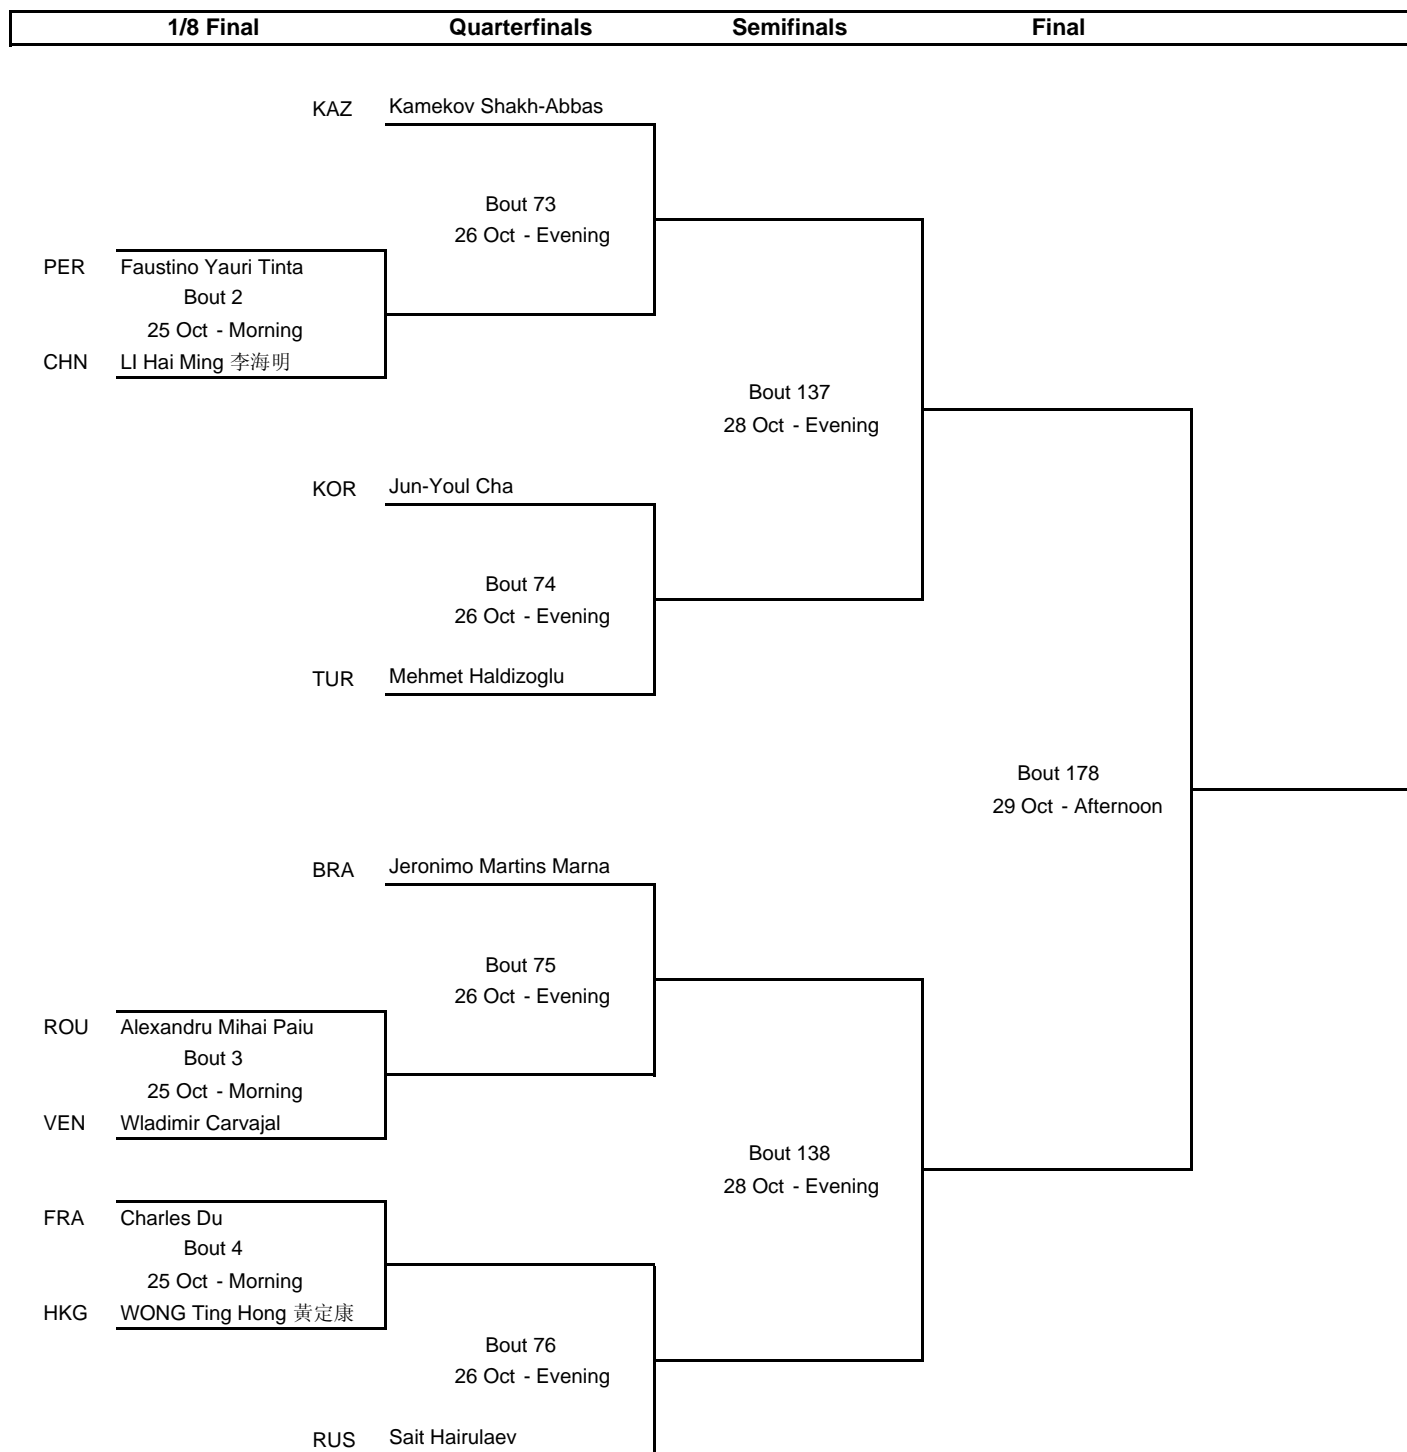

# The 10th World Wushu Championships

## Men's 56KG

### DRAW SHEET

轮次表

#### Legend

R: Round TV: Technical victory KO: Knock-out FC: Forcible counting DI: Default-injury VOF: Victory-opponent's foul  
 FI: Feign to be injured WN: Determined by warnings A: Determined by admonitions AR = Added round