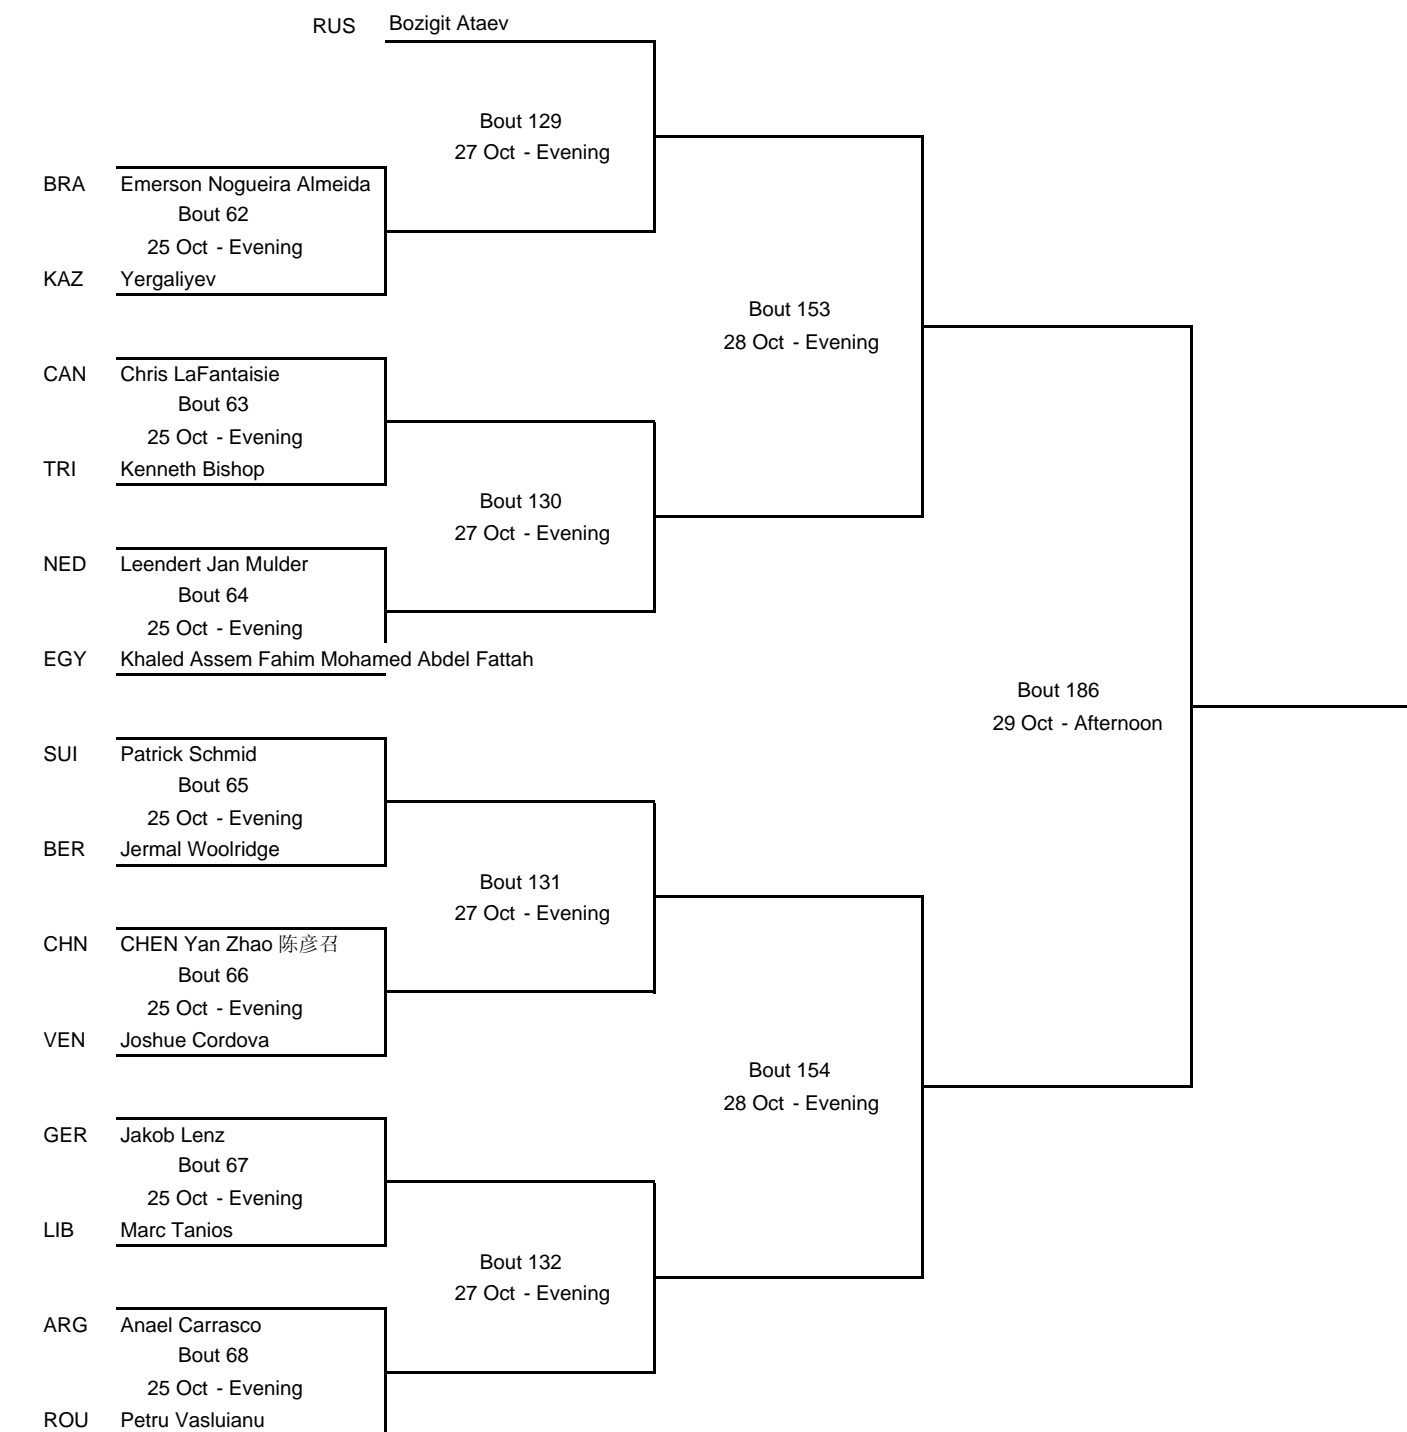

The 10th World Wushu Championships

Men's 90KG+

DRAW SHEET

轮次表

1/8 Final	Quarterfinals	Semifinals	Final
-----------	---------------	------------	-------

Legend

R: Round TV: Technical victory KO: Knock-out FC: Forcible counting DI: Default-injury VOF: Victory-opponent's foul
 FI: Feign to be injured WN: Determined by warnings A: Determined by admonitions AR = Added round