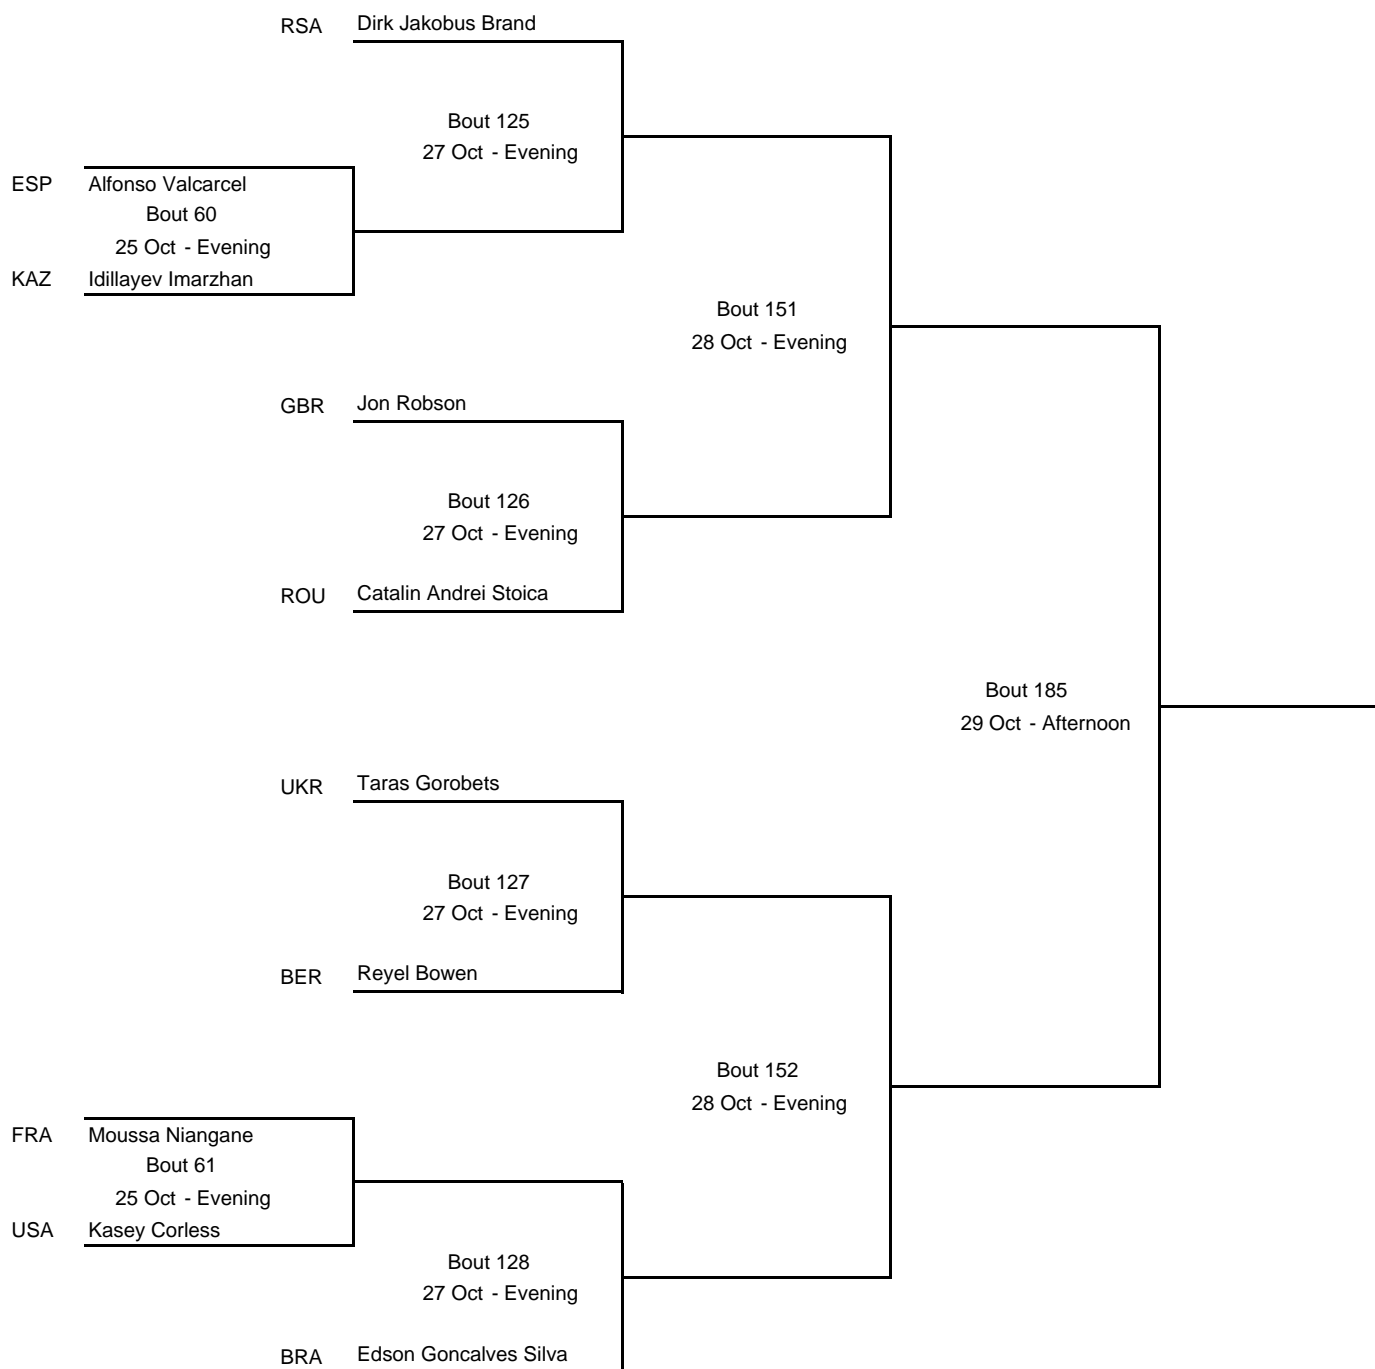

The 10th World Wushu Championships

Men's 90KG

DRAW SHEET

轮次表

1/8 Final	Quarterfinals	Semifinals	Final
-----------	---------------	------------	-------

Legend

R: Round TV: Technical victory KO: Knock-out FC: Forcible counting DI: Default-injury VOF: Victory-opponent's foul
 FI: Feign to be injured WN: Determined by warnings A: Determined by admonitions AR = Added round