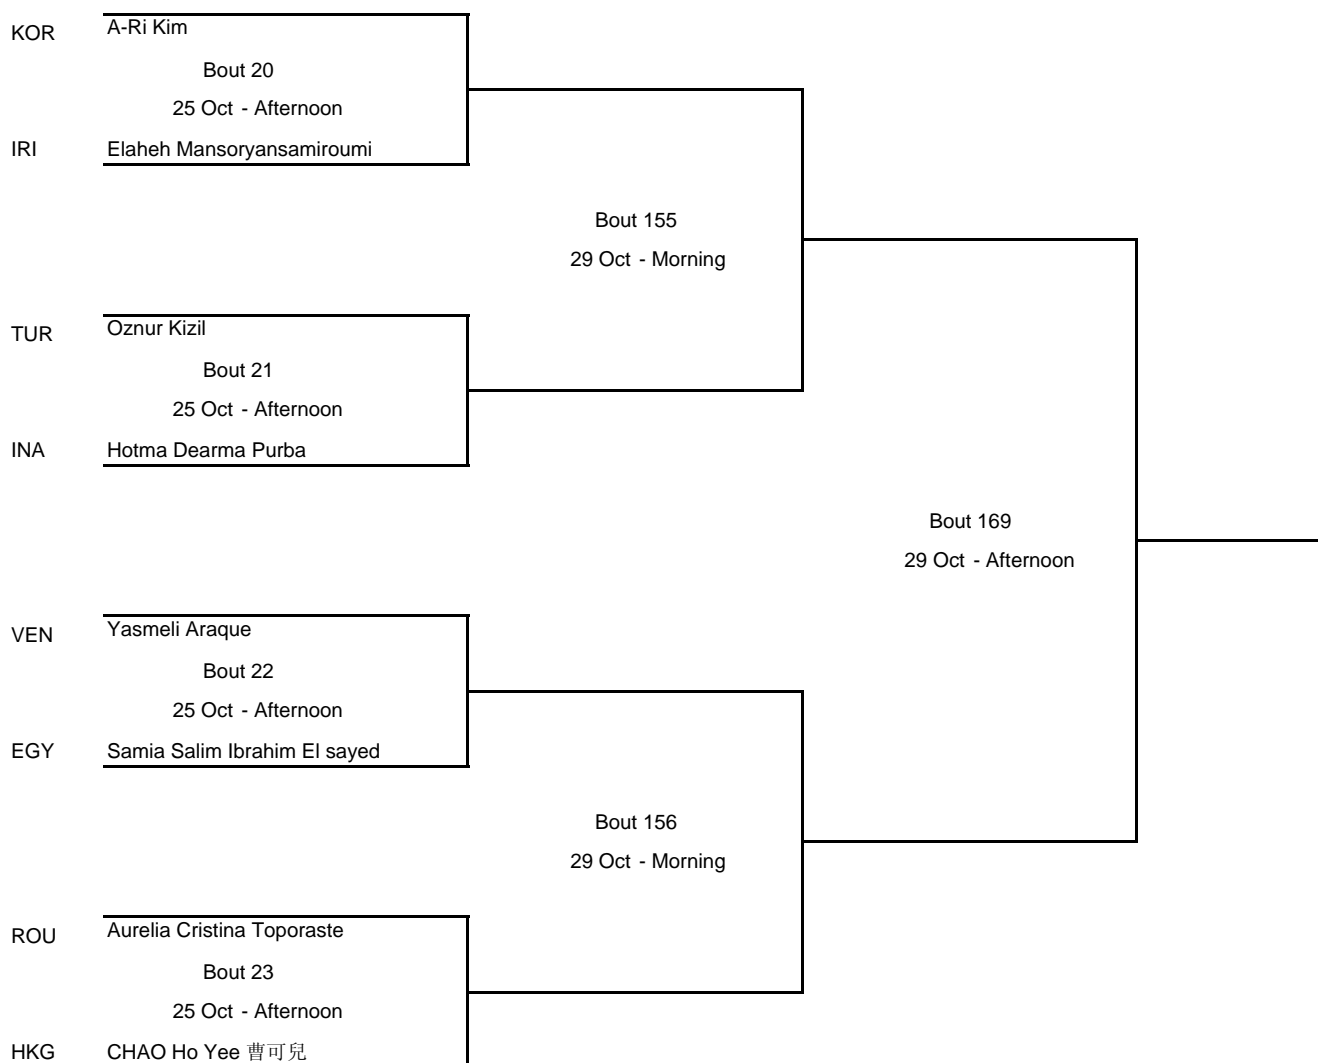

The 10th World Wushu Championships

Wushu Sanda

Women's 48KG

WWW.10THWWC.COM

DRAW SHEET

轮次表

Quarterfinals	Semifinals	Final
---------------	------------	-------

Legend

R: Round TV: Technical victory KO: Knock-out FC: Forcible counting DI: Default-injury VOF: Victory-opponent's foul
 FI: Feign to be injured WN: Determined by warnings A: Determined by admonitions AR = Added round