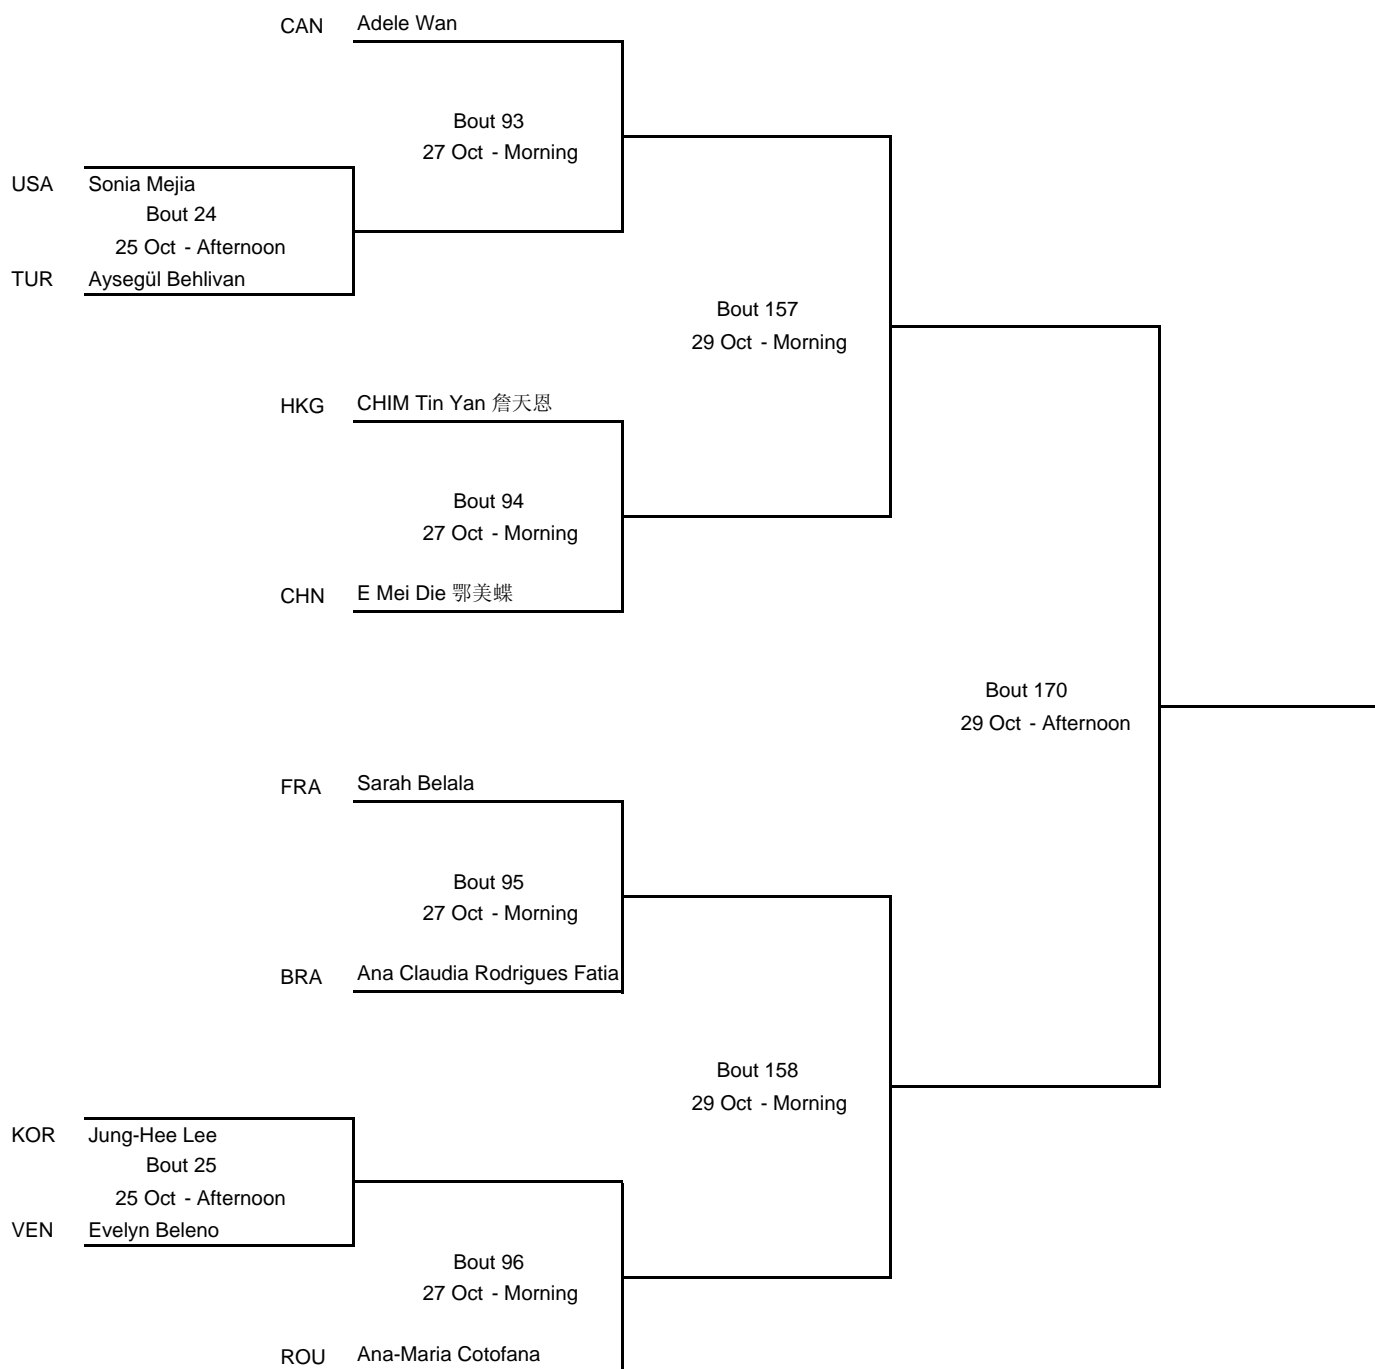

The 10th World Wushu Championships

Women's 52KG

DRAW SHEET

轮次表

1/8 Final	Quarterfinals	Semifinals	Final
-----------	---------------	------------	-------

Legend

R: Round TV: Technical victory KO: Knock-out FC: Forcible counting DI: Default-injury VOF: Victory-opponent's foul
 FI: Feign to be injured WN: Determined by warnings A: Determined by admonitions AR = Added round