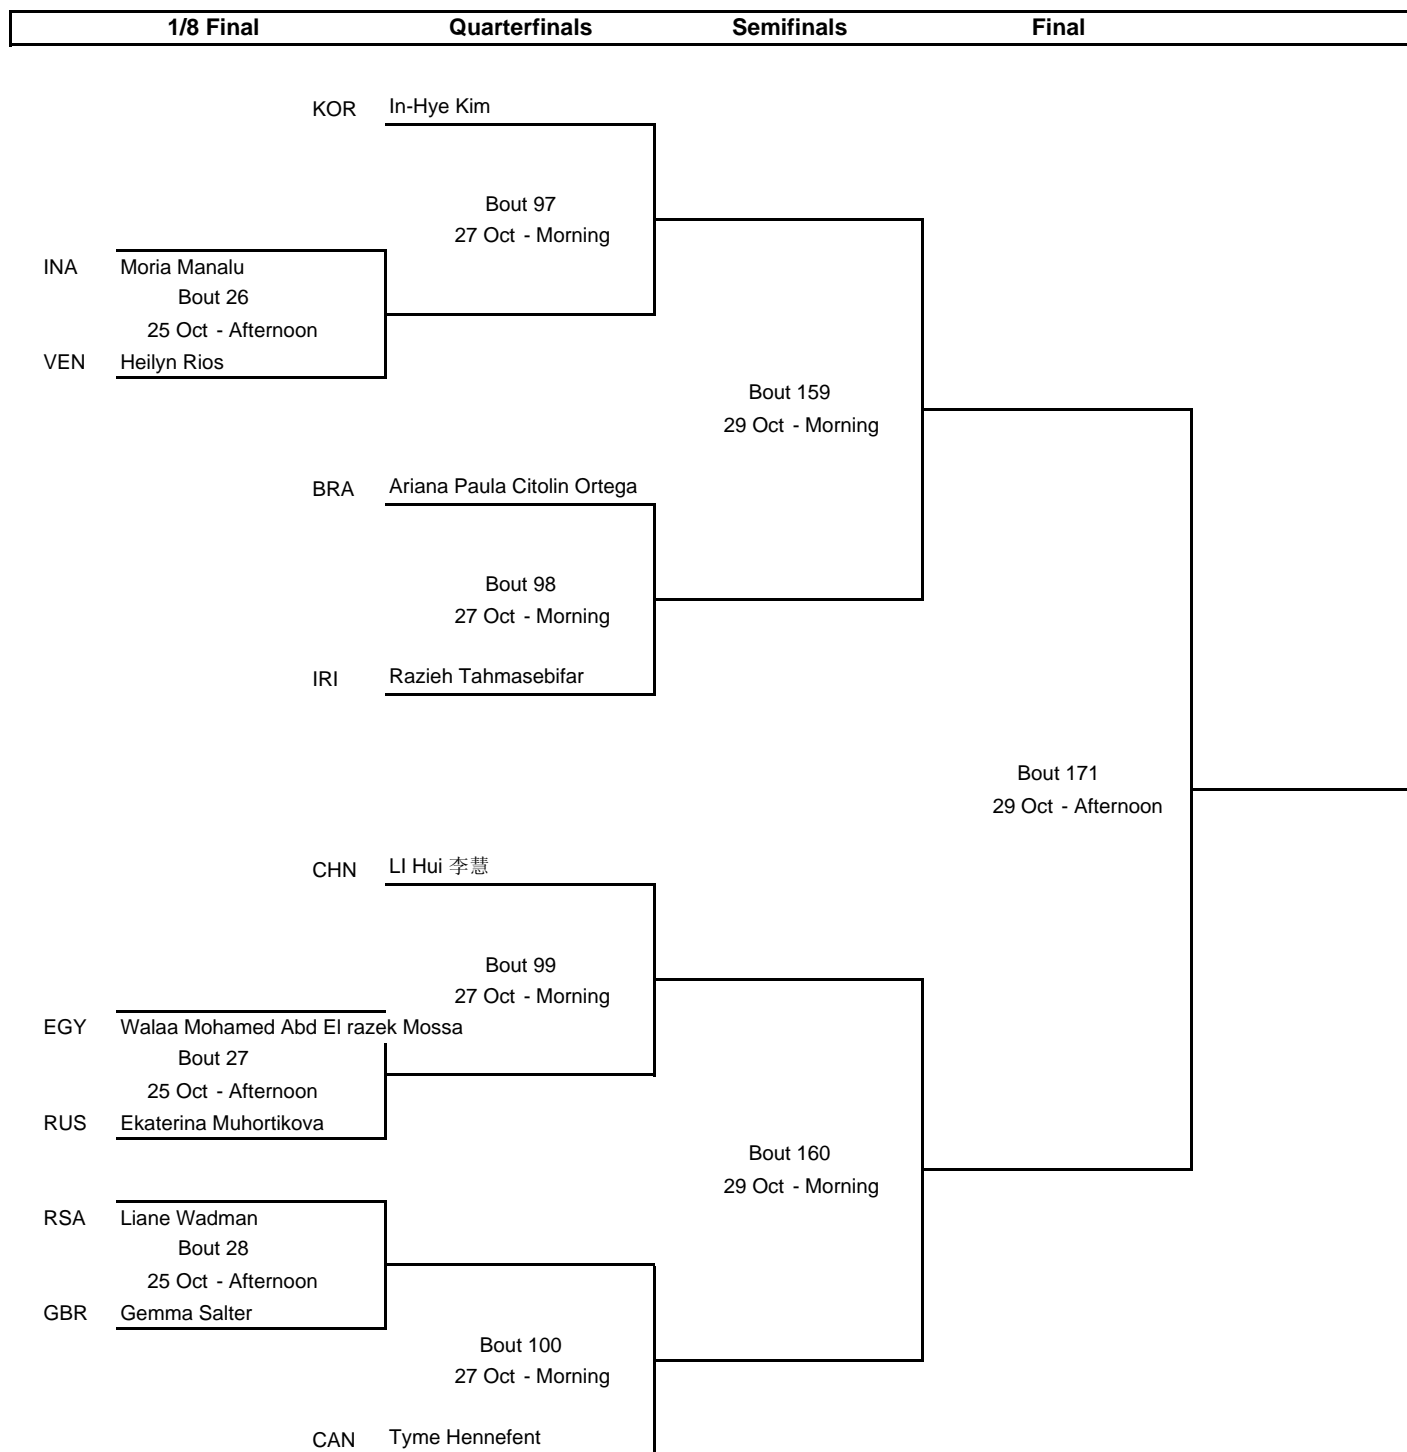

# The 10th World Wushu Championships

## Women's 56KG

### DRAW SHEET

轮次表

#### Legend

R: Round TV: Technical victory KO: Knock-out FC: Forcible counting DI: Default-injury VOF: Victory-opponent's foul  
 FI: Feign to be injured WN: Determined by warnings A: Determined by admonitions AR = Added round