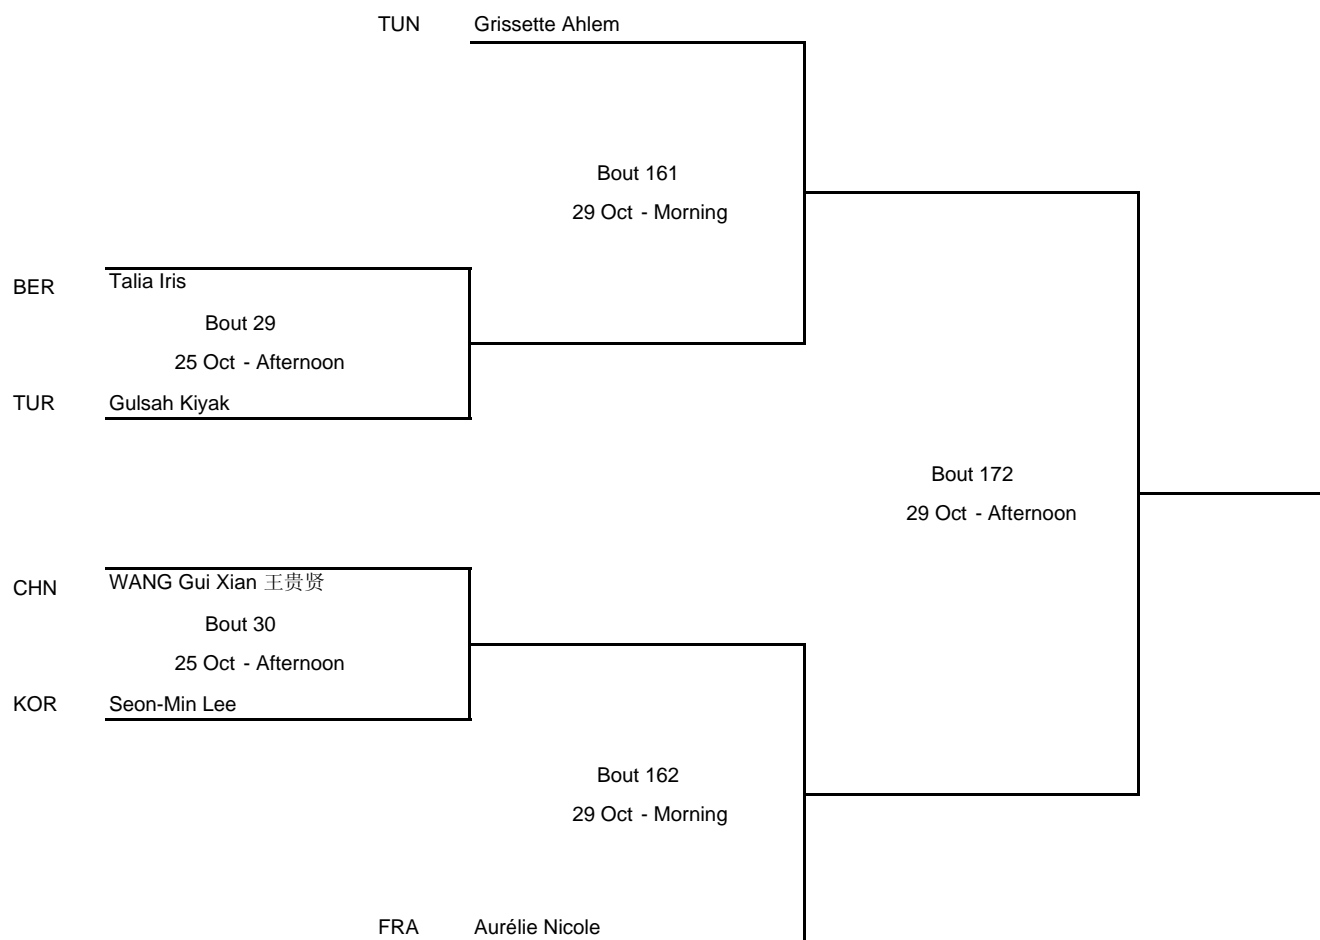

The 10th World Wushu Championships

Wushu Sanda
Women's 60KG

WWW.10THWWC.COM

DRAW SHEET

轮次表

Quarterfinals	Semifinals	Final
---------------	------------	-------

Legend

R: Round TV: Technical victory KO: Knock-out FC: Forcible counting DI: Default-injury VOF: Victory-opponent's foul
FI: Feign to be injured WN: Determined by warnings A: Determined by admonitions AR = Added round