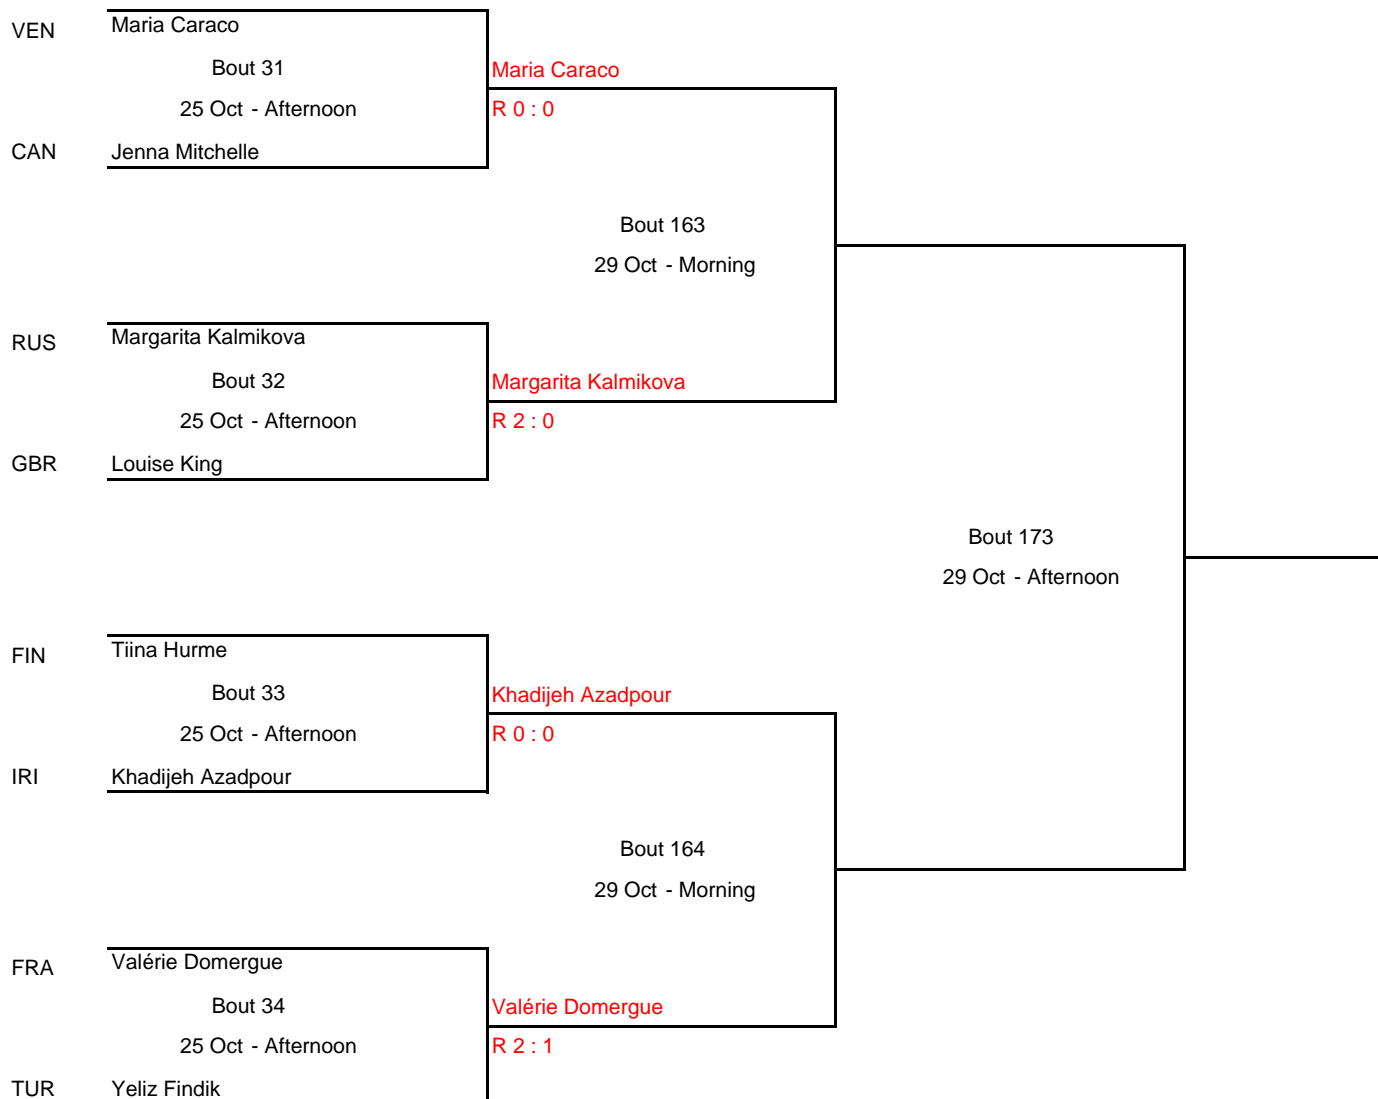

The 10th World Wushu Championships

WWW.10THWWC.COM

Wushu Sanda

Women's 65KG

DRAW SHEET

轮次表

Quarterfinals	Semifinals	Final
---------------	------------	-------

Legend

R: Round TV: Technical victory KO: Knock-out FC: Forcible counting DI: Default-injury VOF: Victory-opponent's foul
 FI: Feign to be injured WN: Determined by warnings A: Determined by admonitions AR = Added round