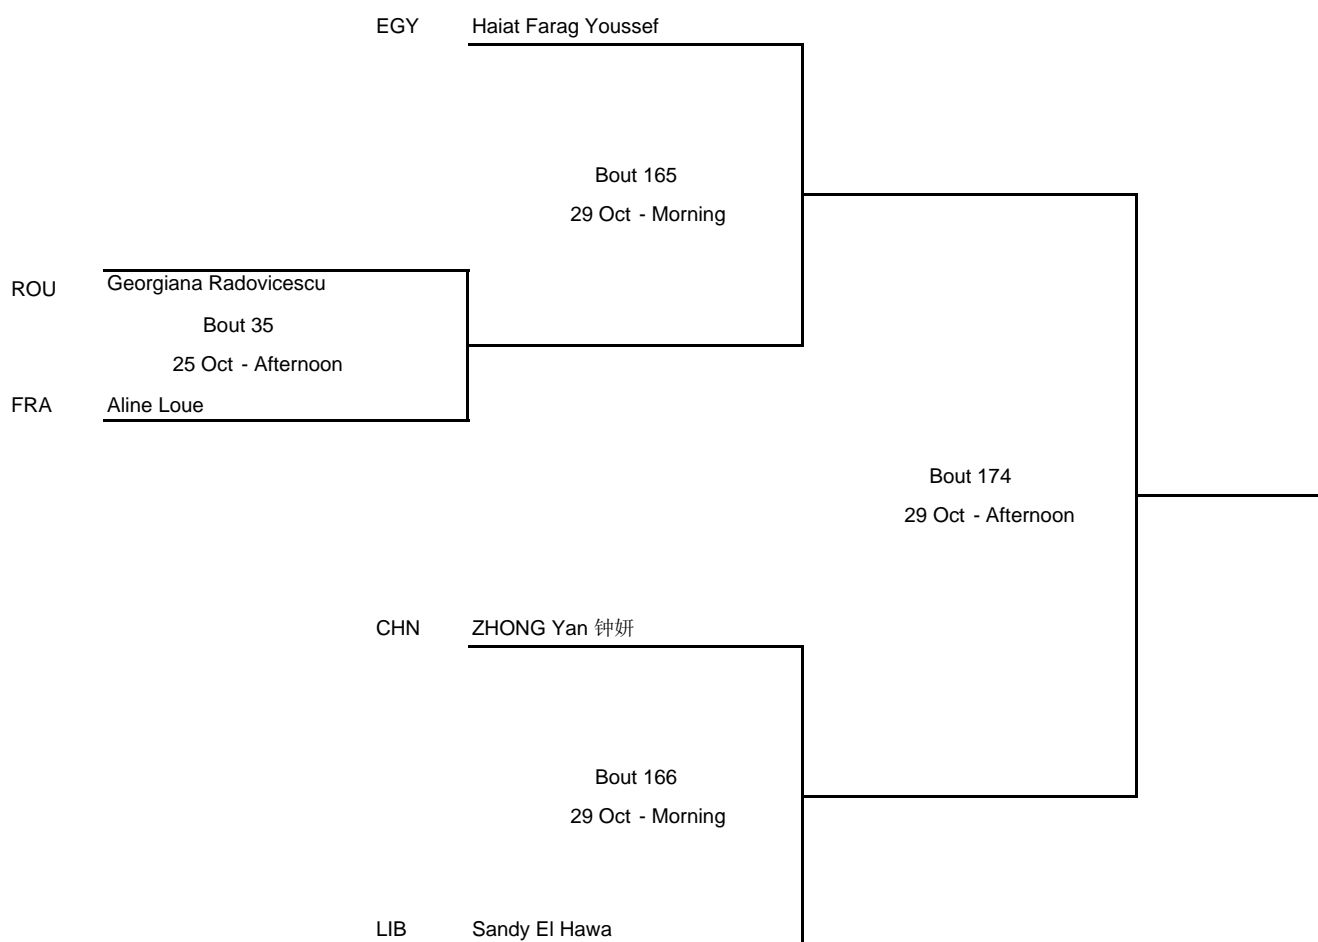

# The 10th World Wushu Championships

Wushu Sanda

Women's 70KG

WWW.10THWWC.COM

## DRAW SHEET

轮次表

Quarterfinals	Semifinals	Final
---------------	------------	-------

### Legend

R: Round TV: Technical victory KO: Knock-out FC: Forcible counting DI: Default-injury VOF: Victory-opponent's foul  
FI: Feign to be injured WN: Determined by warnings A: Determined by admonitions AR = Added round