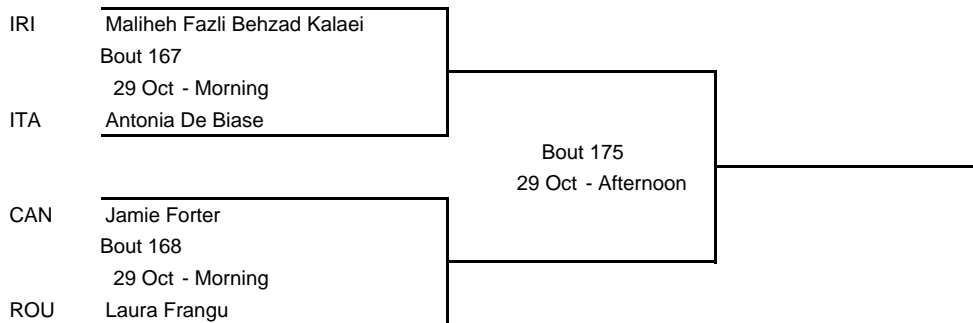

The 10th World Wushu Championships

Wushu Sanshou

Women's 75KG

Toronto, Canada

DRAW SHEET

轮次表

Quarterfinals

Semifinals

Final

Legend

R: Round TV: Technical victory KO: Knock-out FC: Forcible counting DI: Default-injury VOF: Victory-opponent's foul
FI: Feign to be injured WN: Determined by warnings A: Determined by admonitions AR = Added round